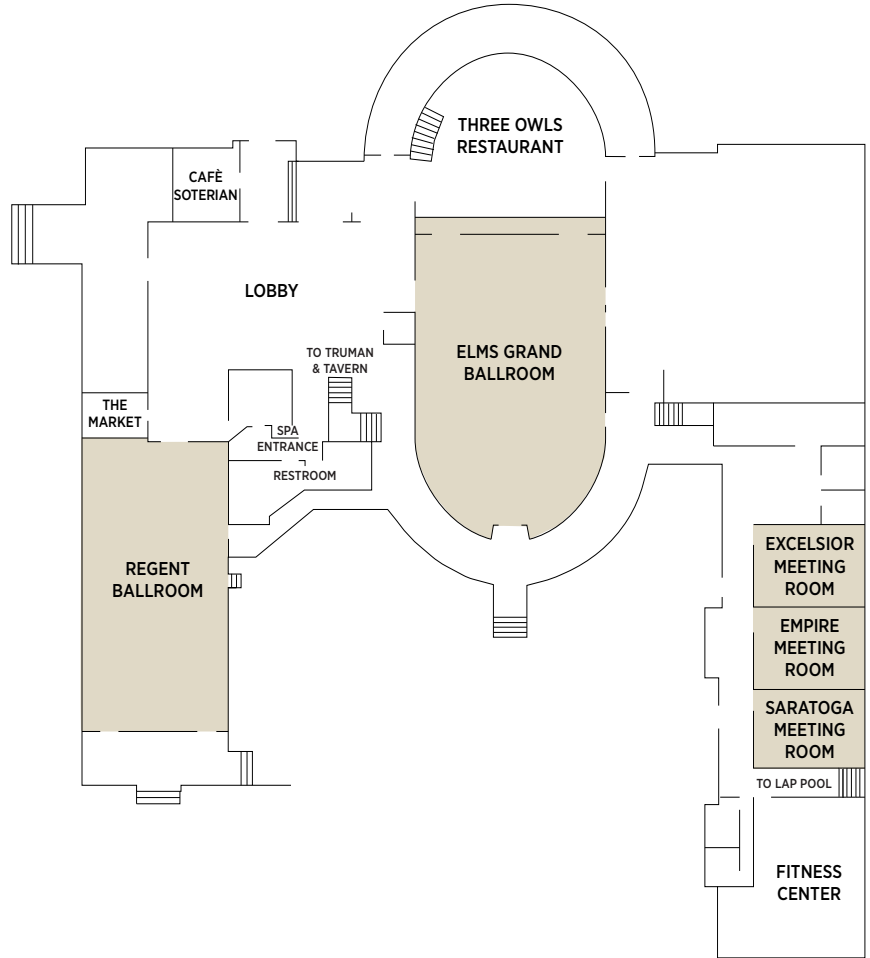

THE ELMS

HOTEL & SPA

401 REGENT STREET | EXCELSIOR SPRINGS, MISSOURI 64024
 ELMSHOTELANDSPA.COM | T. 816.630.5500

Room Name	Square Feet	Theater	Banquet	Classroom
ELMS GRAND BALLROOM	4,005	450	300	220
REGENT BALLROOM	2,656	300	240	160
TRUMAN BOARDROOM	604	30	20	-
EXCELSIOR, EMPIRE, & SARATOGA COMBINED	1,747	150	120	80
EXCELSIOR	567	50	40	30
EMPIRE	587	50	40	30
SARATOGA	593	50	40	30
RESTAURANT (Three Owls Restaurant)	1,945	88	restaurant and lounge seating 88	